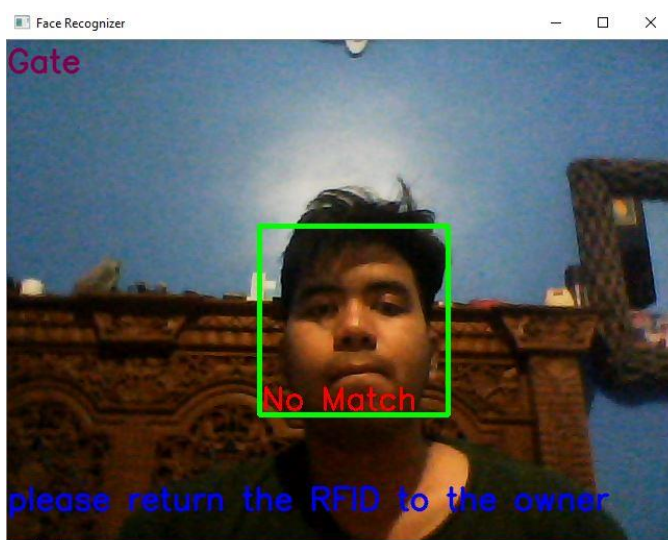

LAMPIRAN

A. Screenshot

Percobaan Pertama :

Percobaan Kedua :

Percobaan ketiga:

Face Recognition Security Check

Face Recognition Security Check
vergie
BE 1890 FF
Freelance

Face Recognition Security Check

Python3.8.3rc2 Terminal 2 x11.0.0

This screenshot shows a video frame from a security check application. The video is heavily blurred, making the subject's features indistinct. The subject appears to be a man in a light-colored shirt, possibly in a grocery store setting. The application window title is "Face Recognition Security Check".

Face Recognition Security Check

Face Recognition Security Check
vergie
BE 1890 FF
Freelance

Face Recognition Security Check

Python3.8.3rc2 Terminal 2 x11.0.0

This screenshot shows a clear video frame from the same security check application. The subject is a man with glasses and a light-colored shirt, looking directly at the camera. He is in a grocery store, with shelves and other people visible in the background. The application window title is "Face Recognition Security Check".

Face Recognition Security Check

Face Recognition Security Check
siti maryam
E2524CM
student

A video frame showing a woman wearing a white hijab and a light-colored top, smiling and looking towards the camera. She is in an indoor setting, possibly a classroom or office, with a wooden wall behind her. A person's arm in a blue shirt is visible on the left side of the frame.