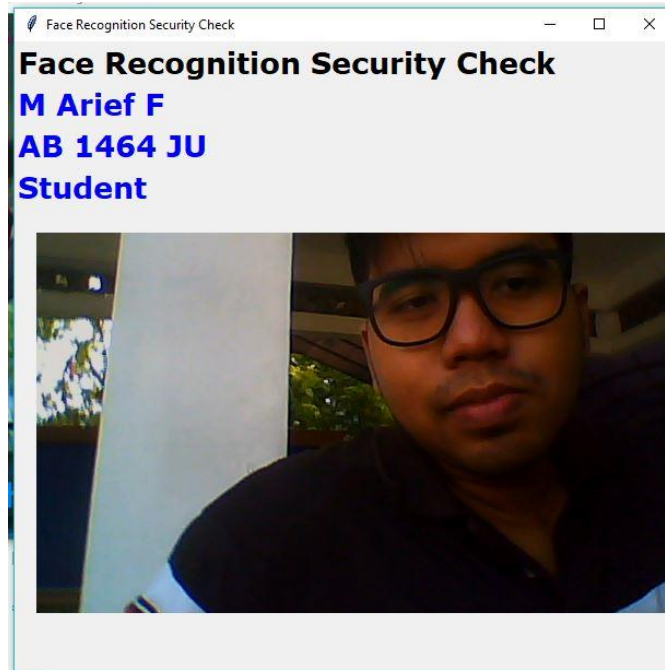

LAMPIRAN

A. Screenshot

Percobaan Pertama :

Percobaan Kedua :

Percobaan ketiga:

Face Recognition Security Check

Face Recognition Security Check
vergie
BE 1890 FF
Freelance

Face Recognition Security Check

Python3.8.3rc2 Terminal 2 x11.0.0

This screenshot shows a video frame from a security check application. The video is heavily blurred, making the subject's features indistinct. The subject appears to be a man in a light-colored shirt, possibly in a grocery store setting. The application window title is "Face Recognition Security Check".

Face Recognition Security Check

Face Recognition Security Check
vergie
BE 1890 FF
Freelance

Face Recognition Security Check

Python3.8.3rc2 Terminal 2 x11.0.0

This screenshot shows a clear video frame from the same security check application. The subject is a man with glasses and a light-colored shirt, looking directly at the camera. He is in a grocery store, with shelves and other people visible in the background. The application window title is "Face Recognition Security Check".

Face Recognition Security Check

Face Recognition Security Check
siti maryam
E2524CM
student

A video frame showing a woman wearing a white hijab and a light-colored top, smiling and looking towards the camera. She is in an indoor setting, possibly a classroom or office, with a wooden wall behind her. A person's arm in a blue shirt is visible on the left side of the frame.