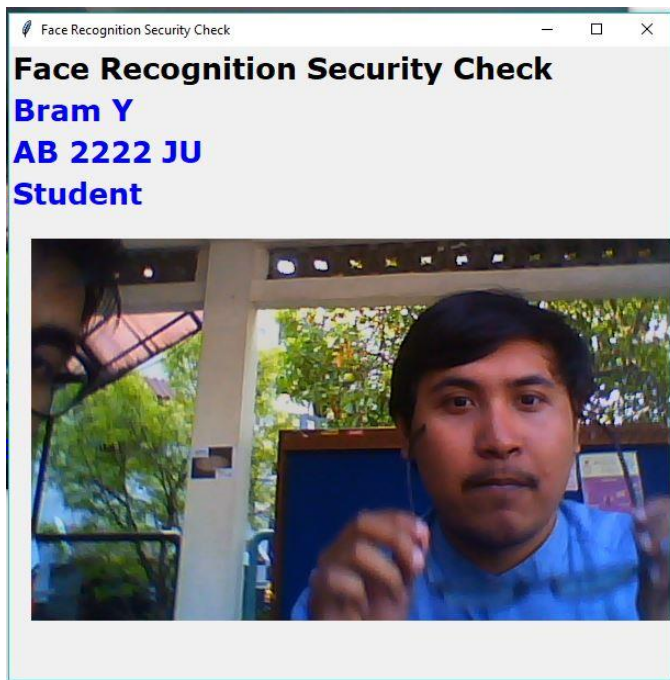

LAMPIRAN

A. Screenshot

Percobaan Pertama :

Percobaan Kedua :

Percobaan ketiga:

Face Recognition Security Check

Face Recognition Security Check
vergie
BE 1890 FF
Freelance

Face Recognition Security Check

Python3.8.3rc2 Terminal 2 x11.0.0

This screenshot shows a video frame from a security check application. The video is heavily blurred, making the subject's features indistinct. The subject appears to be a man in a light-colored shirt, possibly in a grocery store setting. The application window title is "Face Recognition Security Check".

Face Recognition Security Check

Face Recognition Security Check
vergie
BE 1890 FF
Freelance

Face Recognition Security Check

Python3.8.3rc2 Terminal 2 x11.0.0

This screenshot shows a clear video frame from the same security check application. The subject is a man with glasses and a light-colored shirt, looking directly at the camera. He is in a grocery store, with shelves and other people visible in the background. The application window title is "Face Recognition Security Check".

Face Recognition Security Check

Face Recognition Security Check
siti maryam
E2524CM
student

A video frame showing a woman wearing a white hijab and a light-colored top, smiling and looking towards the camera. She is in an indoor setting, possibly a classroom or office, with a wooden wall behind her. A person's arm in a blue shirt is visible on the left side of the frame.