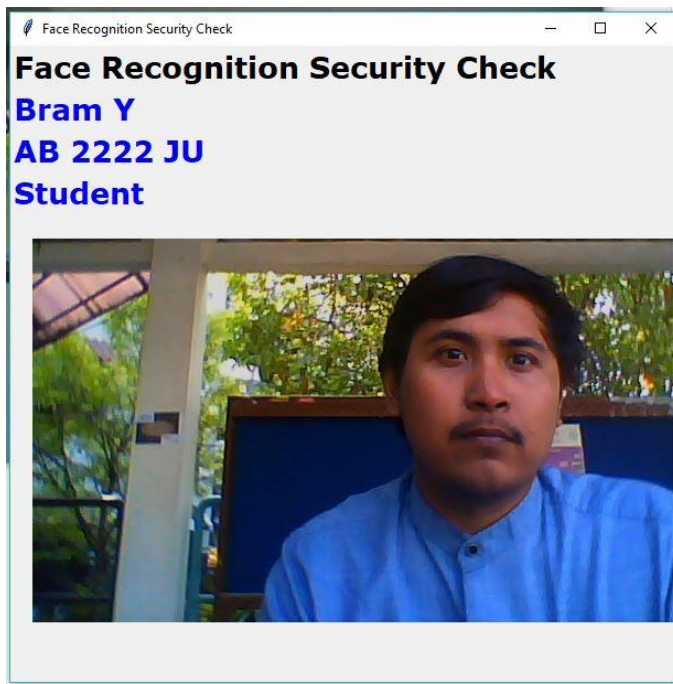

LAMPIRAN

A. Screenshot

Percobaan Pertama :

Percobaan Kedua :

Percobaan ketiga:

Face Recognition Security Check

Face Recognition Security Check
vergie
BE 1890 FF
Freelance

Face Recognition Security Check

Python3.8.3rc2 Terminal 2 x11.0.0

This screenshot shows a video frame from a security check application. The video is heavily blurred, making the subject's features indistinct. The subject appears to be a man in a light-colored shirt, possibly in a grocery store setting. The application window title is "Face Recognition Security Check".

Face Recognition Security Check

Face Recognition Security Check
vergie
BE 1890 FF
Freelance

Face Recognition Security Check

Python3.8.3rc2 Terminal 2 x11.0.0

This screenshot shows a clear video frame from the same security check application. The subject is a man with glasses and a light-colored shirt, looking directly at the camera. He is in a grocery store, with shelves and other people visible in the background. The application window title is "Face Recognition Security Check".

Face Recognition Security Check

Face Recognition Security Check
siti maryam
E2524CM
student

A video frame showing a woman wearing a white hijab and a light-colored top, smiling and looking towards the camera. She is in an indoor setting, possibly a classroom or office, with a wooden wall behind her. A person's arm in a blue shirt is visible on the left side of the frame.