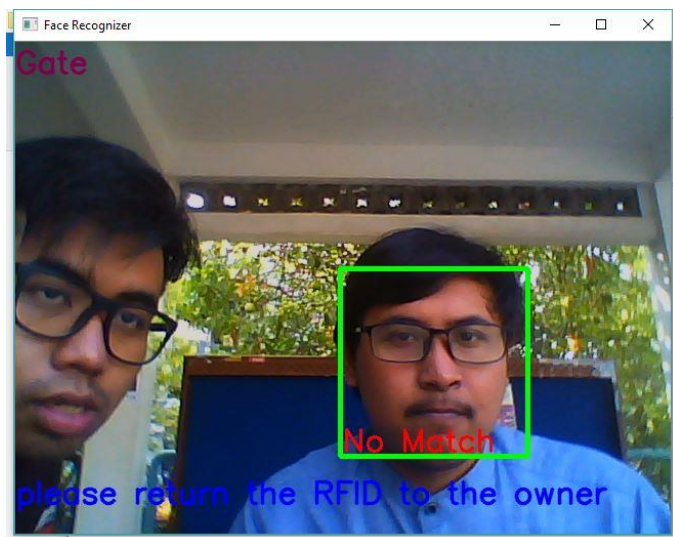

LAMPIRAN

A. Screenshot

Percobaan Pertama :

Percobaan Kedua :

Percobaan ketiga:

Face Recognition Security Check

Face Recognition Security Check
vergie
BE 1890 FF
Freelance

Face Recognition Security Check

Python3.8.3rc2 Terminal 2 x11.0.0

This screenshot shows a video frame from a security check application. The video is heavily blurred, making the subject's features indistinct. The subject appears to be a man in a light-colored shirt, possibly in a grocery store setting. The application window title is "Face Recognition Security Check".

Face Recognition Security Check

Face Recognition Security Check
vergie
BE 1890 FF
Freelance

Face Recognition Security Check

Python3.8.3rc2 Terminal 2 x11.0.0

This screenshot shows a clear video frame from the same security check application. The subject is a man with glasses and a light-colored shirt, looking directly at the camera. He is in a grocery store, with shelves and other people visible in the background. The application window title is "Face Recognition Security Check".

Face Recognition Security Check

Face Recognition Security Check
siti maryam
E2524CM
student

A video frame showing a woman wearing a white hijab and a light-colored top, smiling and looking towards the camera. She is in an indoor setting, possibly a classroom or office, with a wooden wall behind her. A person's arm in a blue shirt is visible on the left side of the frame.