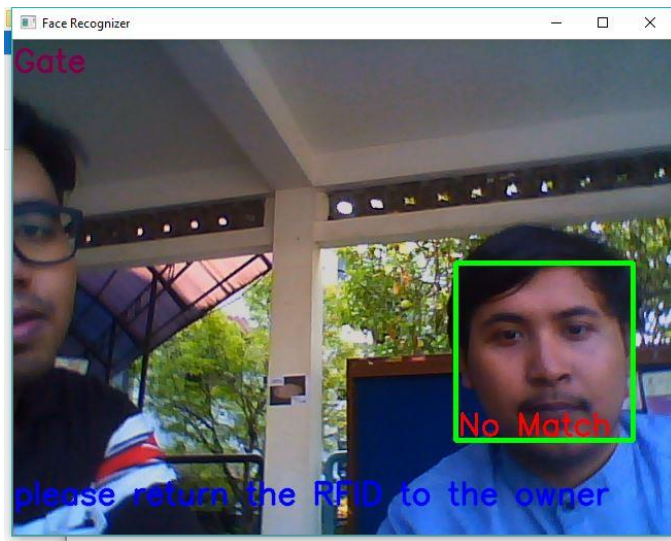

LAMPIRAN

A. Screenshot

Percobaan Pertama :

Percobaan Kedua :

Percobaan ketiga:

Face Recognition Security Check

Face Recognition Security Check
vergie
BE 1890 FF
Freelance

Face Recognition Security Check

Python3.8.3rc2 Terminal 2 x11.0.0

This screenshot shows a video frame from a security check application. The video is heavily blurred, making the subject's features indistinct. The subject appears to be a man in a light-colored shirt, possibly in a grocery store setting. The application window title is "Face Recognition Security Check".

Face Recognition Security Check

Face Recognition Security Check
vergie
BE 1890 FF
Freelance

Face Recognition Security Check

Python3.8.3rc2 Terminal 2 x11.0.0

This screenshot shows a clear video frame from the same security check application. The subject is a man with glasses and a light-colored shirt, looking directly at the camera. He is in a grocery store, with shelves and other people visible in the background. The application window title is "Face Recognition Security Check".

Face Recognition Security Check

Face Recognition Security Check
siti maryam
E2524CM
student

A video frame showing a woman wearing a white hijab and a light-colored top, smiling and looking towards the camera. She is in an indoor setting, possibly a classroom or office, with a wooden wall behind her. A person's arm in a blue shirt is visible on the left side of the frame.