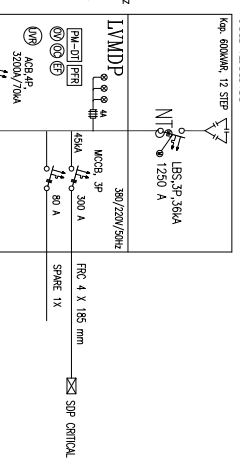

Skematik Diagram ATPDraw

DAERAH PROTEKSI

DAERAH PROTEKSI

HEAD TERMINAL EARLY STREAMER EMISSION LIGHTNING CONDUCTOR
"FLASH VECTION" FV/S

123000

12000

22600
34600

UNIVERSITAS
MUHAMMADIYAH
YOGYAKARTA

EARLY STREAMER EMISSION LIGHTNING CONDUCTOR
"FLASH VECTRON" FV.6

KETERANGAN GAMBAR :

H : TINGGI TERMINAL UDARA PENYALUR PETIR DARI LEVEL TERTINGGI

GEDUNG YG DIPROTEKSI = 5 METER

Rp : RADIIUS PROTEKSI PENYALUR PETIR = 123 METER

JUDUL GAMBAR

RADIUS PROTEKSI
PENYALURAN PETIR

KETERANGAN

SKALA	LEMBAR	NO GAMBAR

(POWER HOUSE)
MWDP-20KV

CAP BANK

PANEL SINKRON

NO	TO	TYPE	SIZE	STATUS
1	TO 100A	NYY	4x120/20	OK
2	TO 100A	NYY	4x120/20	OK
3	TO 100A	NYY	4x120/20	OK
4	TO 100A	NYY	4x120/20	OK
5	TO 100A	NYY	4x120/20	OK
6	TO 100A	NYY	4x120/20	OK
7	TO 100A	NYY	4x120/20	OK
8	TO 100A	NYY	4x120/20	OK
9	TO 100A	NYY	4x120/20	OK
10	TO 100A	NYY	4x120/20	OK

WIRING DIAGRAM DISTRIBUSI LISTRIK