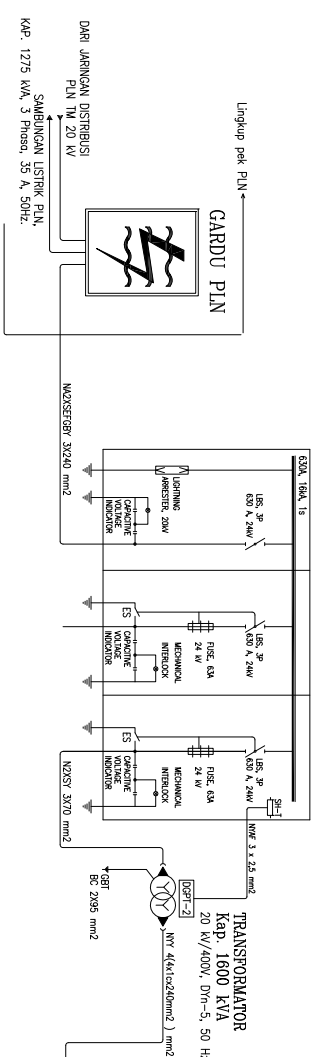

Skematik Diagram ATPDraw

DAERAH PROTEKSI

DAERAH PROTEKSI

HEAD TERMINAL EARLY STREAMER EMISSION LIGHTNING CONDUCTOR
"FLASH VECTION" FV/S

123000

12000

22600
34600

UNIVERSITAS
MUHAMMADIYAH
YOGYAKARTA

EARLY STREAMER EMISSION LIGHTNING CONDUCTOR
"FLASH VECTRON" FV.6

KETERANGAN GAMBAR :

H : TINGGI TERMINAL UDARA PENYALUR PETIR DARI LEVEL TERTINGGI

GEDUNG YG DIPROTEKSI = 5 METER

Rp : RADIIUS PROTEKSI PENYALUR PETIR = 123 METER

JUDUL GAMBAR

RADIUS PROTEKSI
PENYALURAN PETIR

KETERANGAN

SKALA	LEMBAR	NO GAMBAR

(POWER HOUSE)
MWDP-20KV

CAP BANK

PANEL SINKRON

NO	TO	TYPE	SIZE	STATUS
1	TO 100A	NYY	4x120/20	OK
2	TO 100A	NYY	4x120/20	OK
3	TO 100A	NYY	4x120/20	OK
4	TO 100A	NYY	4x120/20	OK
5	TO 100A	NYY	4x120/20	OK
6	TO 100A	NYY	4x120/20	OK
7	TO 100A	NYY	4x120/20	OK
8	TO 100A	NYY	4x120/20	OK
9	TO 100A	NYY	4x120/20	OK
10	TO 100A	NYY	4x120/20	OK

WIRING DIAGRAM DISTRIBUSI LISTRIK