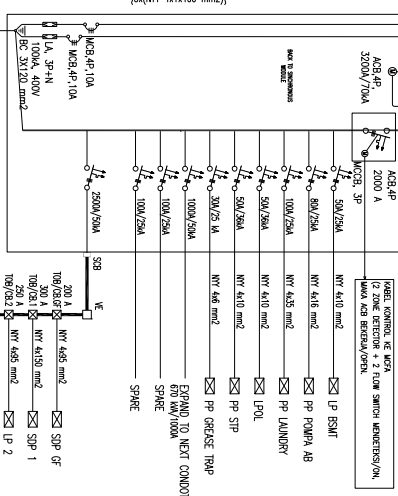

EARLY STREAMER EMISSION LIGHTNING CONDUCTOR
"FLASH VECTRON" FV.6

KETERANGAN GAMBAR :

H : TINGGI TERMINAL UDARA PENYALUR PETIR DARI LEVEL TERTINGGI

GEDUNG YG DIPROTEKSI = 5 METER

Rp : RADIIUS PROTEKSI PENYALUR PETIR = 123 METER

JUDUL GAMBAR

RADIUS PROTEKSI
PENYALURAN PETIR

KETERANGAN

SKALA	LEMBAR	NO GAMBAR

(POWER HOUSE)
MWDP-20KV

CAP BANK

PANEL SINKRON

NO	TO	TYPE	SIZE	STATUS
1	TO 100A	NYY	4x120/20	OK
2	TO 100A	NYY	4x120/20	OK
3	TO 100A	NYY	4x120/20	OK
4	TO 100A	NYY	4x120/20	OK
5	TO 100A	NYY	4x120/20	OK
6	TO 100A	NYY	4x120/20	OK
7	TO 100A	NYY	4x120/20	OK
8	TO 100A	NYY	4x120/20	OK
9	TO 100A	NYY	4x120/20	OK
10	TO 100A	NYY	4x120/20	OK

WIRING DIAGRAM DISTRIBUSI LISTRIK