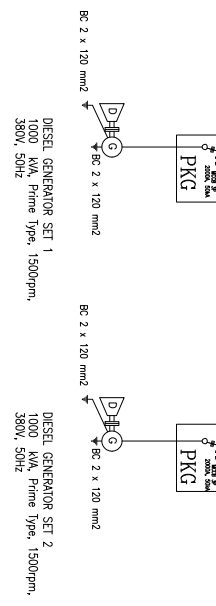

Skematik Diagram ATPDraw

DAERAH PROTEKSI

DAERAH PROTEKSI

HEAD TERMINAL EARLY STREAMER EMISSION LIGHTNING CONDUCTOR
"FLASH VECTION" FV/S

123000

12000

22600
34600

UNIVERSITAS
MUHAMMADIYAH
YOGYAKARTA

EARLY STREAMER EMISSION LIGHTNING CONDUCTOR
"FLASH VECTRON" FV.6

KETERANGAN GAMBAR :

H : TINGGI TERMINAL UDARA PENYALUR PETIR DARI LEVEL TERTINGGI

GEDUNG YG DIPROTEKSI = 5 METER

Rp : RADIIUS PROTEKSI PENYALUR PETIR = 123 METER

JUDUL GAMBAR

RADIUS PROTEKSI
PENYALURAN PETIR

KETERANGAN

SKALA	LEMBAR	NO GAMBAR

(POWER HOUSE)
MWDP-20KV

CAP BANK

PANEL SINKRON

NO	TO	TYPE	SIZE	STATUS
1	TO 100A	NYY	4x120/20	OK
2	TO 100A	NYY	4x120/20	OK
3	TO 100A	NYY	4x120/20	OK
4	TO 100A	NYY	4x120/20	OK
5	TO 100A	NYY	4x120/20	OK
6	TO 100A	NYY	4x120/20	OK
7	TO 100A	NYY	4x120/20	OK
8	TO 100A	NYY	4x120/20	OK
9	TO 100A	NYY	4x120/20	OK
10	TO 100A	NYY	4x120/20	OK

WIRING DIAGRAM DISTRIBUSI LISTRIK