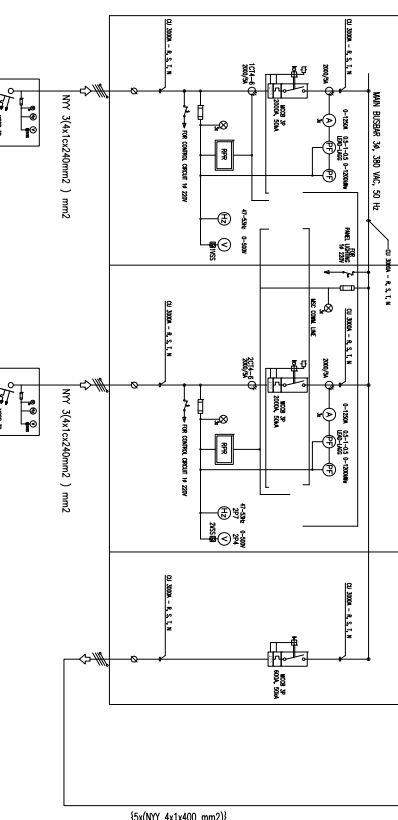

JUDUL GAMBAR

RADIUS PROTEKSI
PENYALURAN PETIR

KETERANGAN

SKALA	LEMBAR	NO GAMBAR

(POWER HOUSE)
MWDP-20KV

CAP BANK

PANEL SINKRON

NO	TO	TYPE	SIZE	STATUS
1	TO 100A	NYY	4x120/20	OK
2	TO 100A	NYY	4x120/20	OK
3	TO 100A	NYY	4x120/20	OK
4	TO 100A	NYY	4x120/20	OK
5	TO 100A	NYY	4x120/20	OK
6	TO 100A	NYY	4x120/20	OK
7	TO 100A	NYY	4x120/20	OK
8	TO 100A	NYY	4x120/20	OK
9	TO 100A	NYY	4x120/20	OK
10	TO 100A	NYY	4x120/20	OK

WIRING DIAGRAM DISTRIBUSI LISTRIK