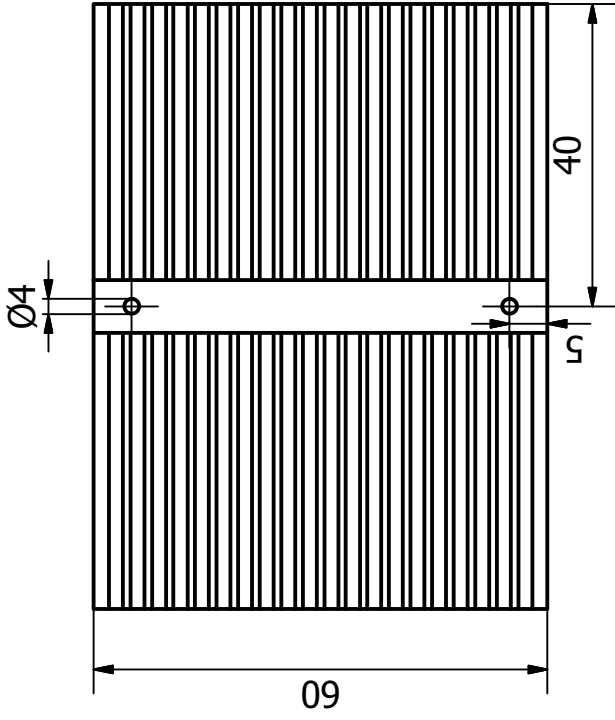

Designed by SINGGIH BAYU P	Checked by	Approved by	Date 23/03/2017	Sheet 1 / 1
UMY			COLD SIDE	
			Edition	1 / 1