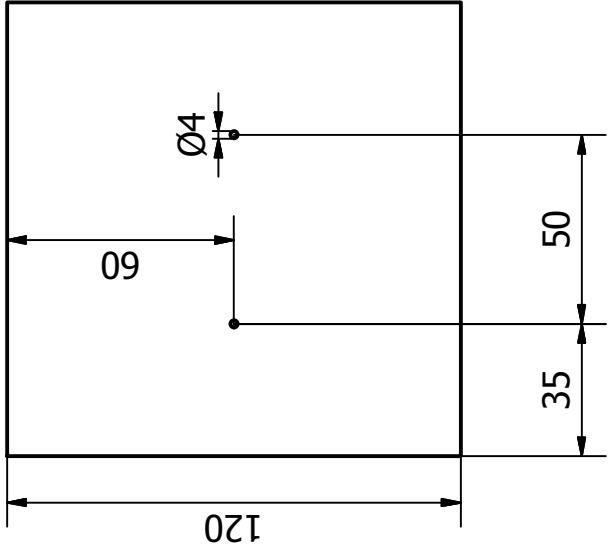

Designed by SINGGIH BAYU P	Checked by	Approved by	Date 23/03/2017	Sheet 1 / 1
UMY			HOT SIDE OKE