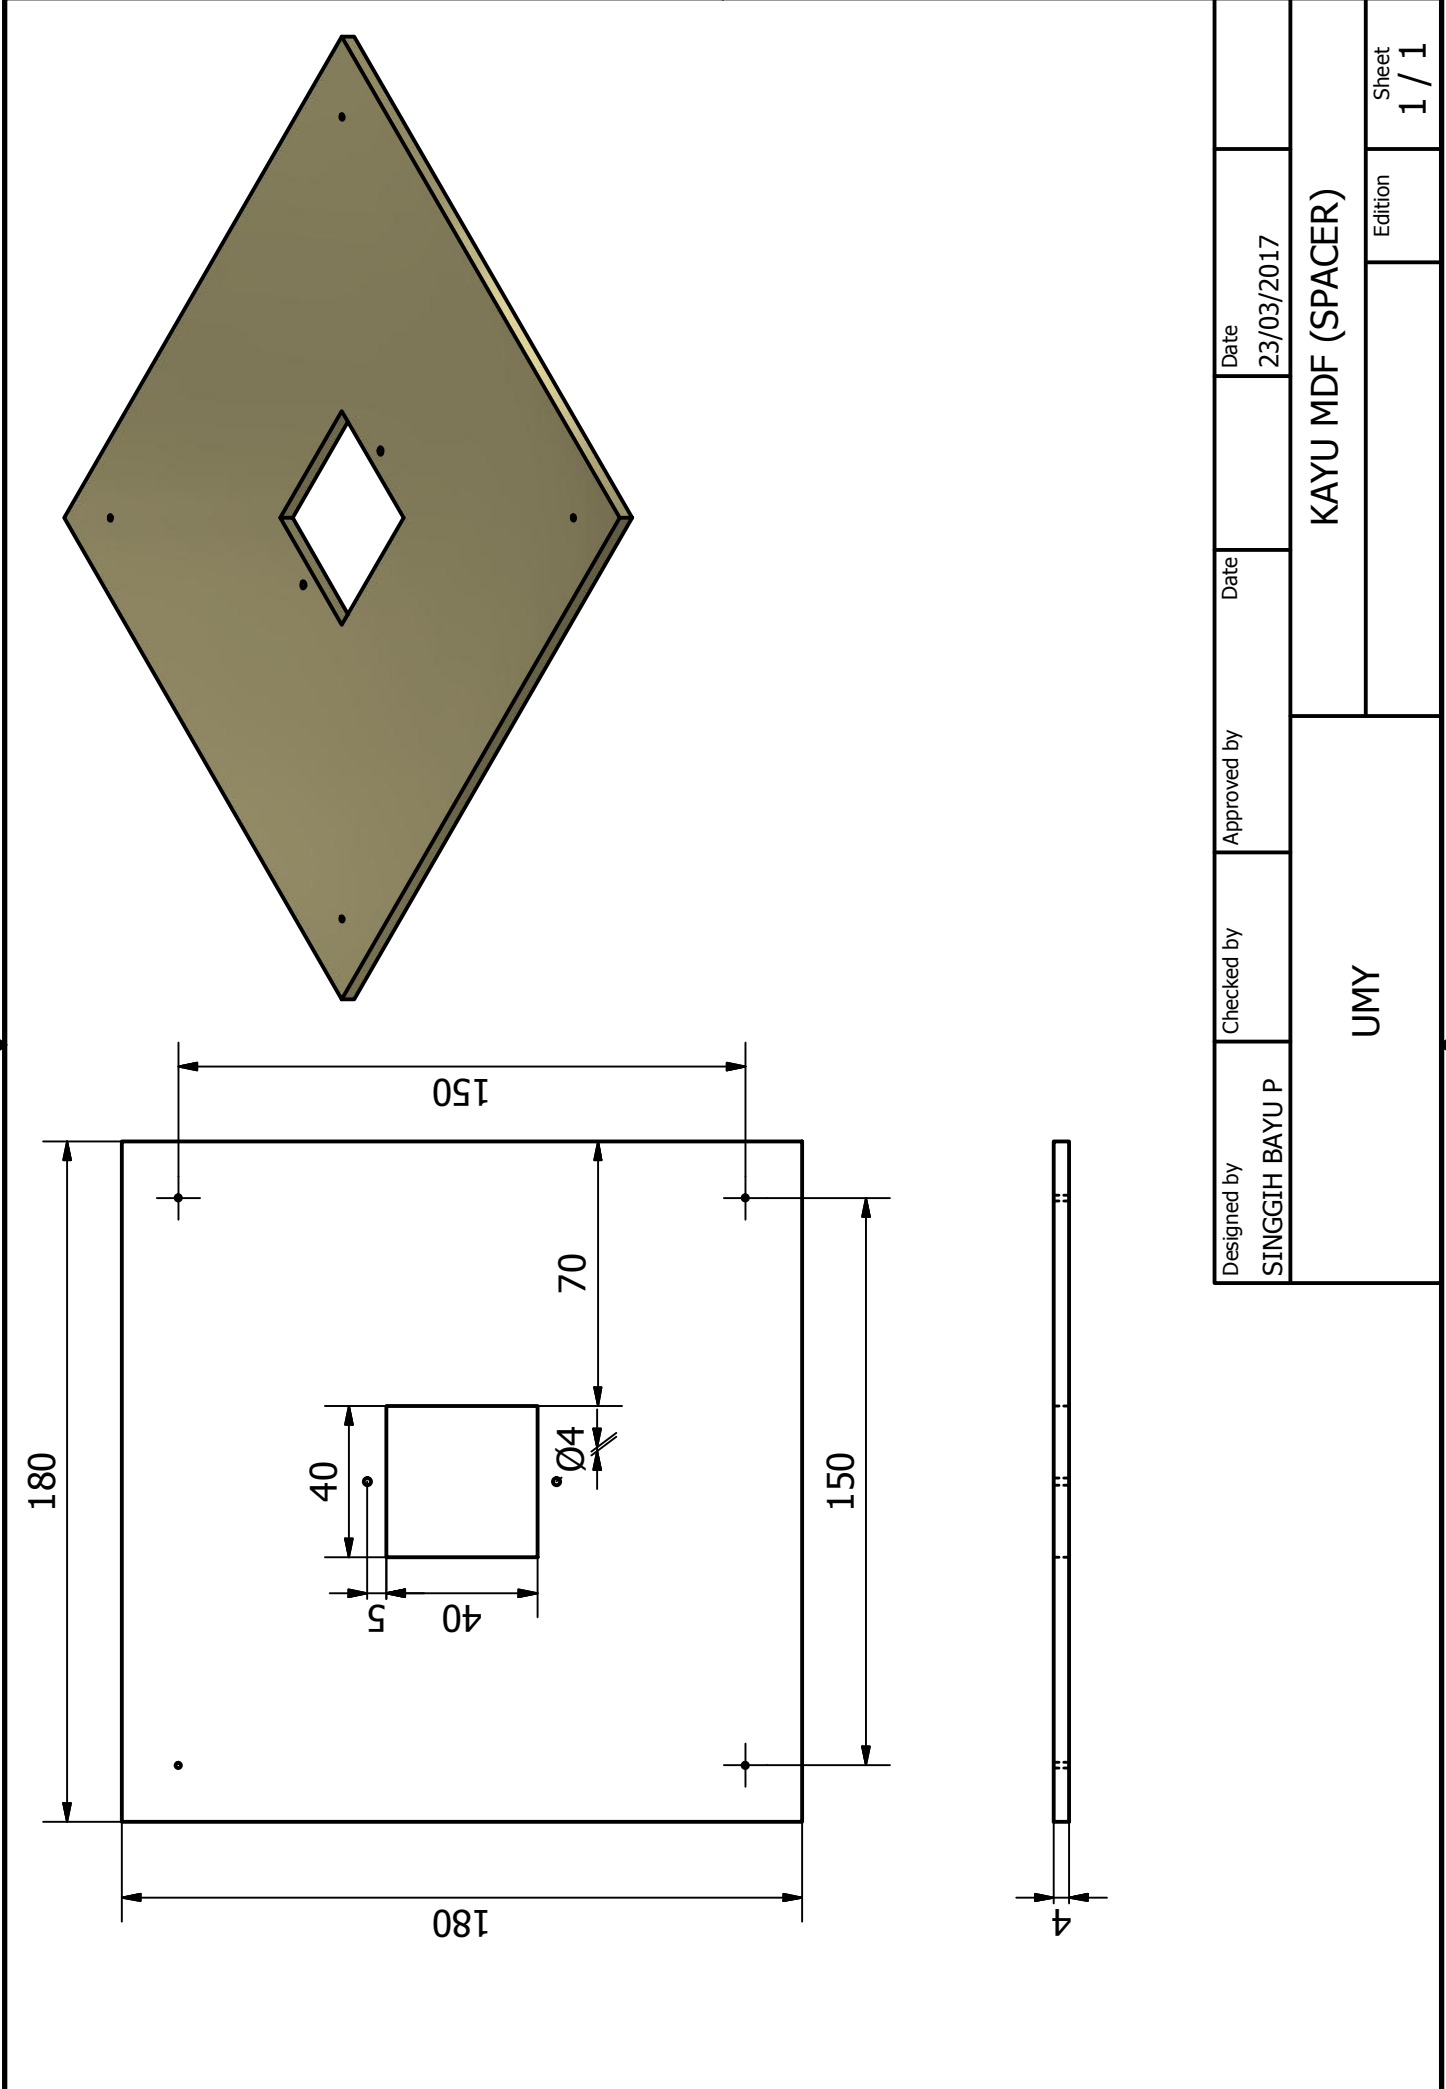

Edition

Sheet  
1 / 1

Designed by SINGGIH BAYU P	Checked by	Approved by	Date 23/03/2017	Sheet 1 / 1
UMY			COLD SIDE	
			Edition	1 / 1

Designed by SINGGIH BAYU P	Checked by	Approved by	Date 23/03/2017	Sheet 1 / 1
UMY			HOT SIDE OKE	