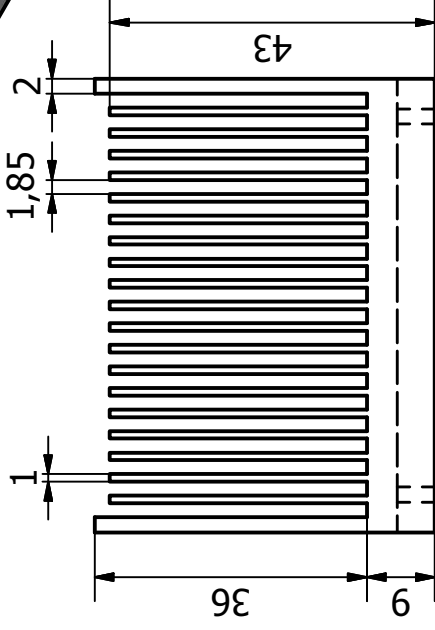

Designed by SINGGIH BAYU P	Checked by	Approved by	Date 23/03/2017	Sheet 1 / 1
UMY			COLD SIDE	
			Edition	1 / 1