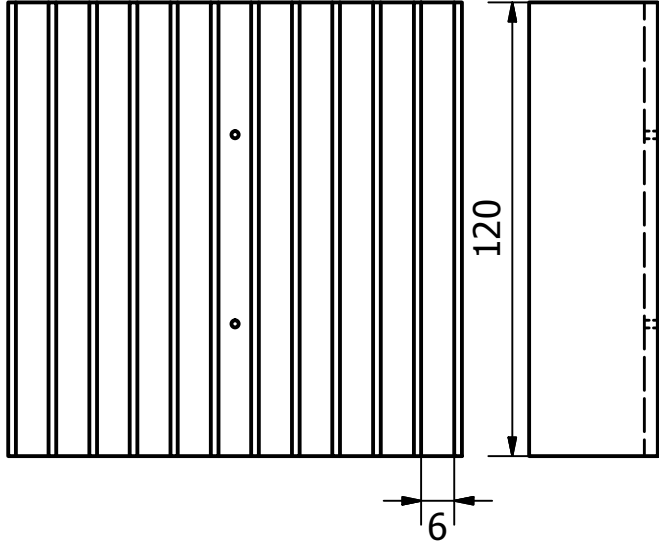

Designed by SINGGIH BAYU P	Checked by	Approved by	Date 23/03/2017	Sheet 1 / 1
UMY			HOT SIDE OKE